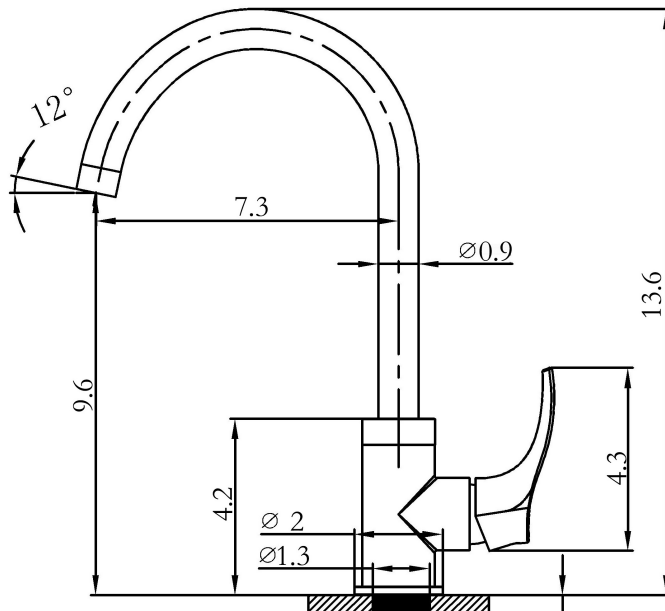

SPECIFICATIONS

NAME: BOREN FAUCET

MODEL: VA-1002

DESCRIPTION:

- Brass Construction
- Finishes Available: Chrome, Satin Nickel, ORB, Matte Black
- Flexible Hot/Cold Water Lines w/ 3/8" compression fittings.
- Faucet Weight: 2.8 Lbs

FEATURES:

- Single Lever Operating Handle
- 90° Arc For Temperature Control
- 360° Faucet Head Alignment
- Tall Spout Provides Clearance for Cleaning Large Items.
- Pullout Sprayer Not Included
- Max. Operating Temperature: 140° F (60° C)

FLOW RATE:

- 1.5 gpm Max Flow Rate. Faucet Flow Rate Is Adjustable To Meet Project Flow Regulations.

STANDARDS:

- CUPC/EC Certified

WARRANTY:

- One Year Limited Warranty, Which Starts At The Point of Delivery

PRODUCT DIMENSIONS:

NOTE: Faucet Is Designed To Be Installed Through A 1" Hole (1-1/2" Max. Diameter)

corporate h.q.
921 aurora ave. n.
seattle
washington
usa 98109

the shop
1332 n 131st st.
seattle
washington
usa 98133