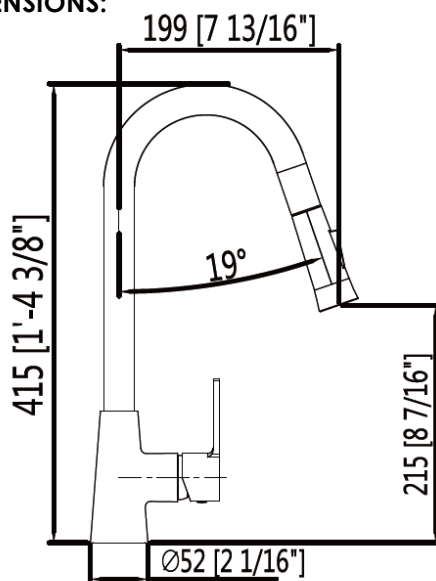

SPECIFICATIONS**NAME:** DRAVUS FAUCET**MODEL:** VB-1002**DESCRIPTION:**

- Brass Construction
- Finishes Available: Chrome, Satin Nickel
- Flexible Hot/Cold Water Lines w/ 3/8" compression fittings.
- Pulldown Sprayer
- Faucet Weight: 5.0 Lbs

FEATURES:

- Single Lever Operating Handle
- 120° Arc For Temperature Control
- 360° Faucet Head Alignment
- Tall Spout Provides Clearance for Cleaning Large Items.
- Pulldown Wand Provides Flexibility During The Cleaning Process
- Max. Operating Temperature: 140° F (60° C)

PRODUCT DIMENSIONS:

NOTE: Faucet Is Designed To Be Installed Through 1" Hole (1-1/2" Max. Diameter)

corporate h.q.
921 aurora ave. n.
seattle
washington
usa 98109

the shop
1332 n 131st st.
seattle
washington
usa 98133