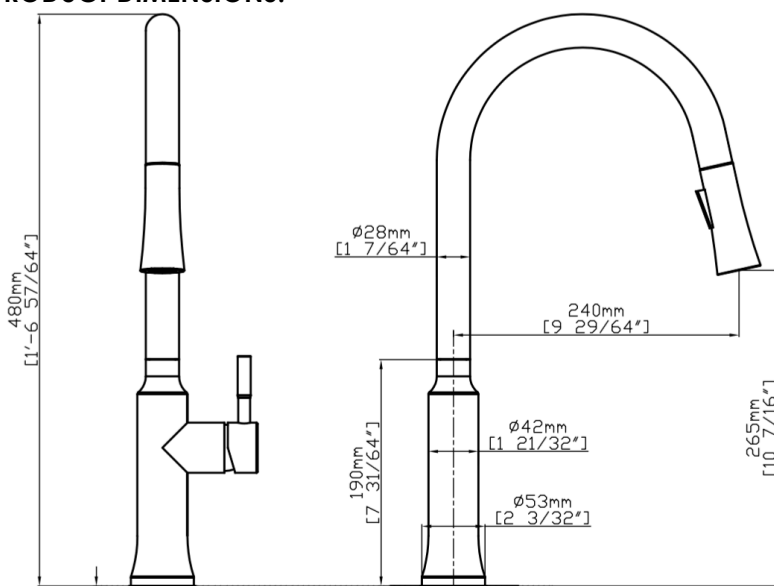

**SPECIFICATIONS**

**NAME:** HILL FAUCET

**MODEL:** VB-1003

**DESCRIPTION:**

- Brass Construction
- Finishes Available: Chrome, Satin Nickel
- Flexible Hot/Cold Water Lines w/ 3/8" compression fittings.
- Pulldown Sprayer
- Faucet Weight: 5.3 Lbs

**FEATURES:**

- Single Lever Operating Handle
- 120° Arc For Temperature Control
- 360° Faucet Head Alignment
- Tall Spout Provides Clearance for Cleaning Large Items.
- Pulldown Wand Provides Flexibility During The Cleaning Process
- Max. Operating Temperature: 140° F (60° C)

**FLOW RATE:**

- 1.8 gpm Max Flow Rate. Faucet Flow Rate Is Adjustable To Meet Project Flow Regulations.

**STANDARDS:**

- CUPC Certified

**WARRANTY:**

- One Year Limited Warranty, Which Starts At The Point of Delivery

**PRODUCT DIMENSIONS:**

**NOTE:** Faucet Is Designed To Be Installed Through 1" Hole (1-1/2" Max. Diameter)

**corporate h.q.**  
921 aurora ave. n.  
seattle  
washington  
usa 98109

**the shop**  
1332 n 131st st.  
seattle  
washington  
usa 98133