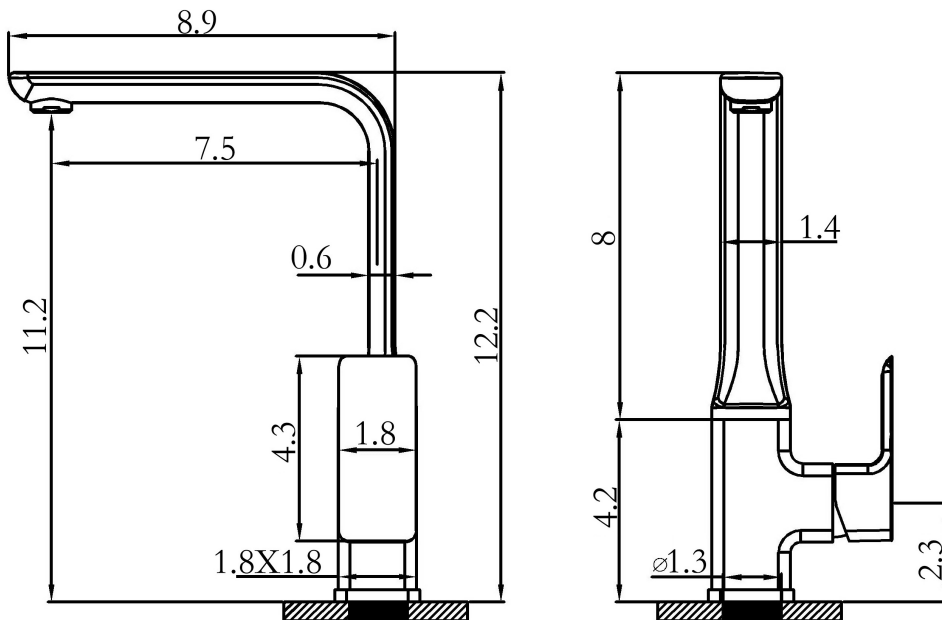

SPECIFICATIONS

NAME: JAMES FAUCET

MODEL: VA-1001

DESCRIPTION:

- Brass Construction
- Finishes Available: Chrome, Satin Nickel, ORB, Matte Black
- Flexible Hot/Cold Water Lines w/ 3/8" compression fittings.
- Faucet Weight: 7 Lbs

FEATURES:

- Single Lever Operating Handle
- 120° Arc For Temperature Control
- Tall Spout Provides Clearance for Cleaning Large Items.
- Pullout Sprayer Not Included
- Max. Operating Temperature: 140° F (60° C)

FLOW RATE:

- 1.5 gpm Max Flow Rate. Faucet Flow Rate Is Adjustable To Meet Project Flow Regulations.

STANDARDS:

- CUPC/EC Certified

WARRANTY:

- One Year Limited Warranty, Which Starts At The Point of Delivery

PRODUCT DIMENSIONS:

NOTE: Faucet Is Designed To Be Installed Through A 1" Hole (1-1/2" Max. Diameter)