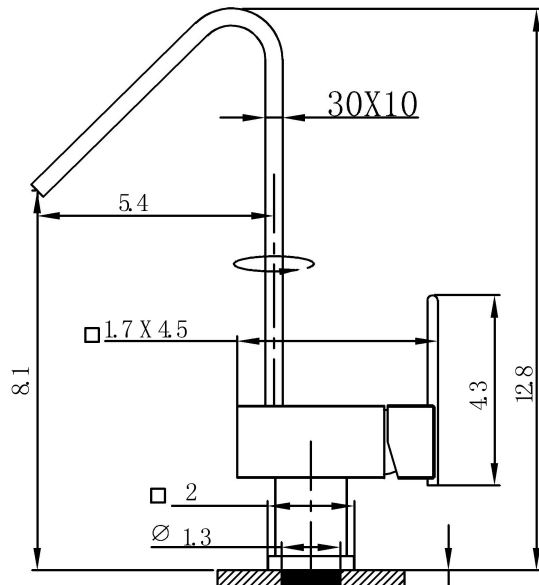

SPECIFICATIONS

NAME: LENORA FAUCET

MODEL: VA-1008

DESCRIPTION:

- Brass Construction
- Finishes Available: Chrome, Satin Nickel, ORB, Matte Black
- Flexible Hot/Cold Water Lines w/ 3/8" compression fittings.
- Faucet Weight: 3.0 Lbs

FEATURES:

- Single Lever Operating Handle
- 90° Arc For Temperature Control
- 360° Faucet Head Alignment
- Tall Spout Provides Clearance for Cleaning Large Items.
- Pullout Sprayer Not Included
- Max. Operating Temperature: 140° F (60° C)

FLOW RATE:

- 1.5 gpm Max Flow Rate. Faucet Flow Rate Is Adjustable To Meet Project Flow Regulations.

STANDARDS:

- CUPC/EC Certified

WARRANTY:

- One Year Limited Warranty, Which Starts At The Point of Delivery

PRODUCT DIMENSIONS:

NOTE: Faucet Is Designed To Be Installed Through A 1" Hole (1-1/2" Max. Diameter)