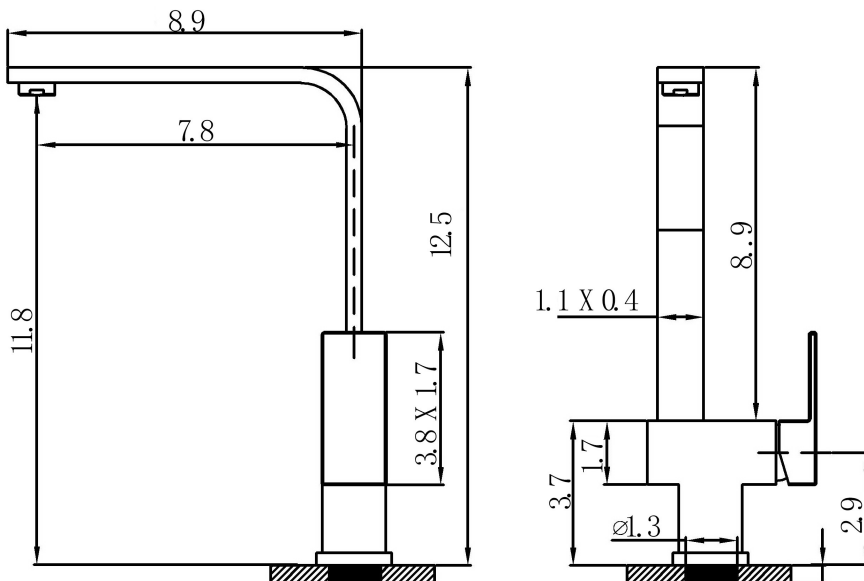

**SPECIFICATIONS**

**NAME:** MARION FAUCET

**MODEL:** VA-1006

**DESCRIPTION:**

- Brass Construction
- Finishes Available: Chrome, Satin Nickel, ORB, Matte Black
- Flexible Hot/Cold Water Lines w/ 3/8" compression fittings.
- Faucet Weight: 3.1 Lbs

**FEATURES:**

- Single Lever Operating Handle
- 90° Arc For Temperature Control
- 360° Faucet Head Alignment
- Tall Spout Provides Clearance for Cleaning Large Items.
- Pullout Sprayer Not Included
- Max. Operating Temperature: 140° F (60° C)

**FLOW RATE:**

- 1.5 gpm Max Flow Rate. Faucet Flow Rate Is Adjustable To Meet Project Flow Regulations.

**STANDARDS:**

- CUPC/EC Certified

**WARRANTY:**

- One Year Limited Warranty, Which Starts At The Point of Delivery

**PRODUCT DIMENSIONS:**

**NOTE:** Faucet Is Designed To Be Installed Through A 1" Hole (1-1/2" Max. Diameter)

**corporate h.q.**  
921 aurora ave. n.  
seattle  
washington  
usa 98109

**the shop**  
1332 n 131st st.  
seattle  
washington  
usa 98133