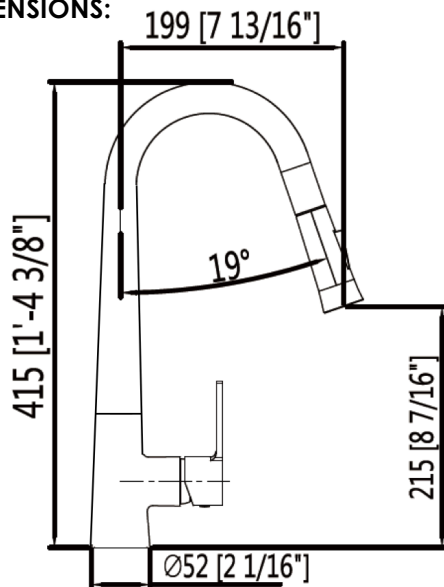

SPECIFICATIONS

NAME: PEARL FAUCET

MODEL: VC-1010

DESCRIPTION:

- Brass Construction
- Finishes Available: Chrome, Satin Nickel, Matte Black
- Flexible Hot/Cold Water Lines w/ 3/8" compression fittings.
- Pulldown Sprayer
- Faucet Weight: 5.0 Lbs

FEATURES:

- Single Lever Operating Handle
- 120° Arc For Temperature Control
- 360° Faucet Head Alignment
- Tall Spout Provides Clearance for Cleaning Large Items.
- Pulldown Wand Provides Flexibility During The Cleaning Process
- Max. Operating Temperature: 140° F (60° C)

PRODUCT DIMENSIONS:

NOTE: Faucet Is Designed To Be Installed Through 1" Hole (1-1/2" Max. Diameter)