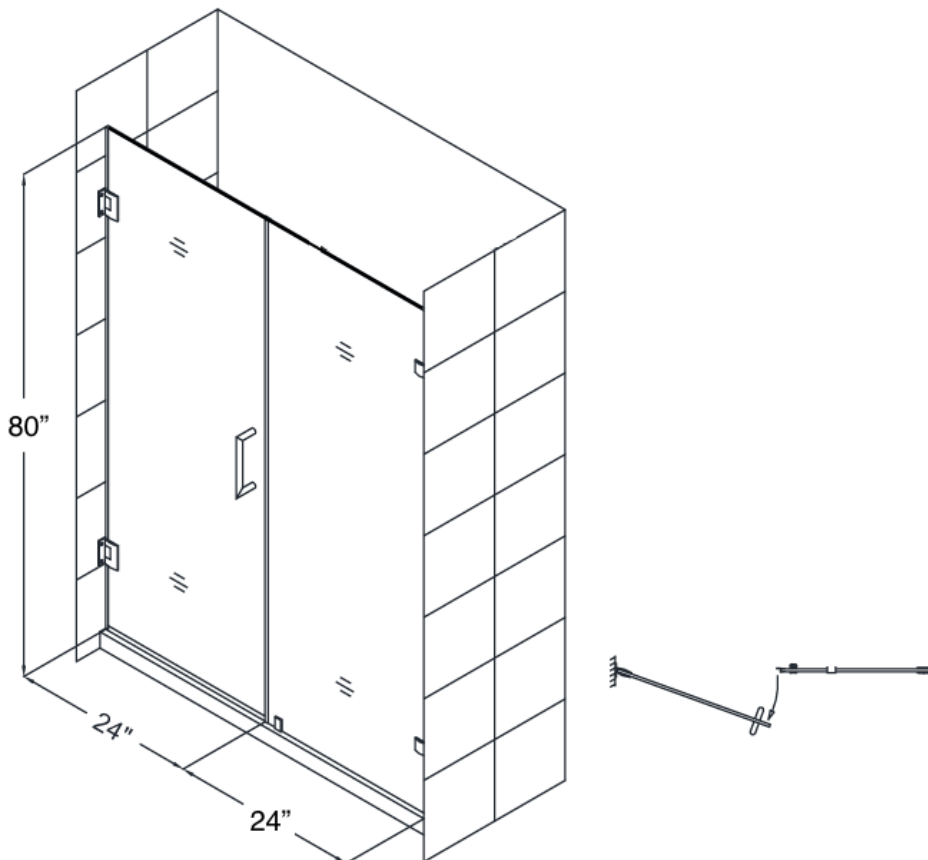

SPECIFICATIONS**NAME:** STONE ENCLOSURE**MODEL:** VA-4880SE

- Frameless Glass Shower Enclosure
- One Fixed Glass Panel & One Hinged Glass Door
- Dimensions: 48" x 80" (Custom Sizes Are Available)

FEATURES:

- 10mm Clear Tempered Glass
- Stainless Steel Handle and Hinges
- Versions: Left or Right Handed

WARRANTY:

- One Year Limited Warranty, Which Starts At The Point of Delivery

**PRODUCT DIMENSIONS:**

corporate h.q.
921 aurora ave. n.
seattle
washington
usa 98109