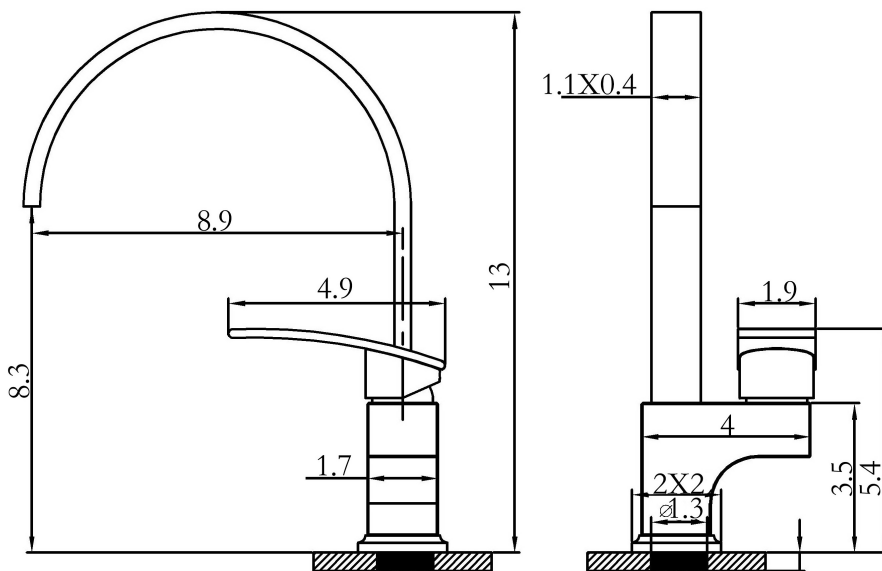

**SPECIFICATIONS**

**NAME:** YESLER FAUCET

**MODEL:** VA-1003

**DESCRIPTION:**

- Brass Construction
- Finishes Available: Chrome, Satin Nickel, ORB, Matte Black
- Flexible Hot/Cold Water Lines w/ 3/8" compression fittings.
- Faucet Weight: 3.0 Lbs

**FEATURES:**

- Single Lever Operating Handle
- 120° Arc For Temperature Control
- 360° Faucet Head Alignment
- Tall Spout Provides Clearance for Cleaning Large Items.
- Pullout Sprayer Not Included
- Max. Operating Temperature: 140° F (60° C)

**FLOW RATE:**

- 1.5 gpm Max Flow Rate. Faucet Flow Rate Is Adjustable To Meet Project Flow Regulations.

**STANDARDS:**

- CUPC/EC Certified

**WARRANTY:**

- One Year Limited Warranty, Which Starts At The Point of Delivery

**PRODUCT DIMENSIONS:**

**NOTE:** Faucet Is Designed To Be Installed Through A 1" Hole (1-1/2" Max. Diameter)

**corporate h.q.**  
921 aurora ave. n.  
seattle  
washington  
usa 98109

**the shop**  
1332 n 131st st.  
seattle  
washington  
usa 98133