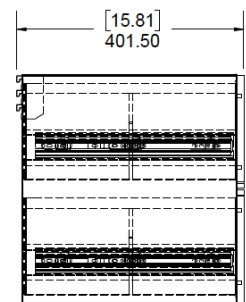

SPECIFICATIONS

NAME: BLK DRAWER CABINET

MODEL: BLK-1007

MATERIAL DESCRIPTION:

- 16ga Cold-Rolled Steel Drawer Box w/ PC Finish
- Black Walnut Veneered Faces
- Soft Closing Drawer Glides
- Dimensions: 24"Wide x 16" Tall x 15" Deep

WARRANTY:

- One Year Limited Warranty, Which Starts At The Point of Delivery

PRODUCT DIMENSIONS:

Front View:

Side View:

Top View: