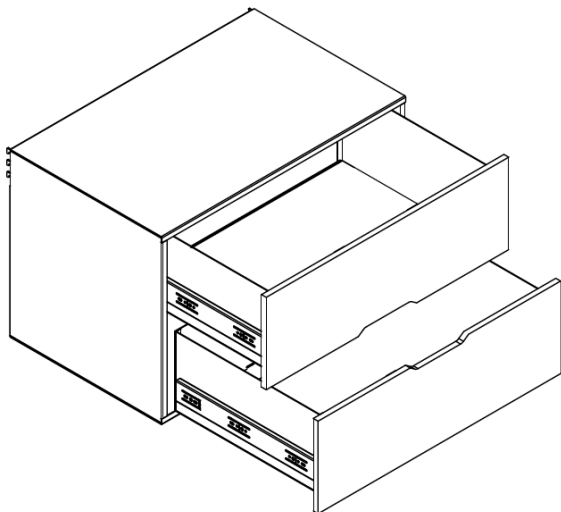

SPECIFICATIONS

NAME: BLK DRAWER CABINET

MODEL: BLK-1007

MATERIAL DESCRIPTION:

- 16ga Cold-Rolled Steel Drawer Box w/ PC Finish
- Black Walnut Veneered Faces
- Soft Closing Drawer Glides
- Dimensions: 24"Wide x 16" Tall x 15" Deep

WARRANTY:

- One Year Limited Warranty, Which Starts At The Point of Delivery

PRODUCT DIMENSIONS:

Front View:

Side View:

Top View: