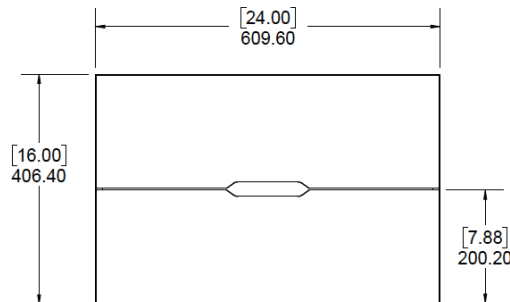

SPECIFICATIONS

NAME: BLK DRAWER CABINET

MODEL: BLK-1007

MATERIAL DESCRIPTION:

- 16ga Cold-Rolled Steel Drawer Box w/ PC Finish
- Black Walnut Veneered Faces
- Soft Closing Drawer Glides
- Dimensions: 24"Wide x 16" Tall x 15" Deep

WARRANTY:

- One Year Limited Warranty, Which Starts At The Point of Delivery

PRODUCT DIMENSIONS:

Front View:

Side View:

Top View: