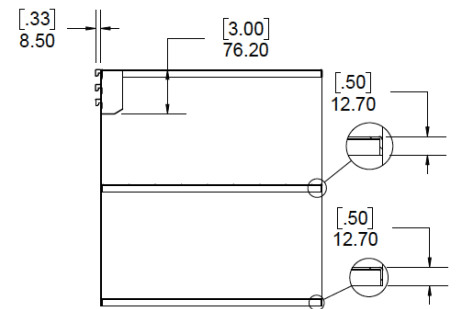

SPECIFICATIONS

NAME: BLK OPEN CABINET

MODEL: BLK-1006

MATERIAL DESCRIPTION:

- 16ga Cold-Rolled Steel Cubby Box w/ PC Finish
- 11ga Cold-Rolled Steel Support w/ PC Finish
- Dimensions: 24"Wide x 16" Tall x 15" Deep

WARRANTY:

- One Year Limited Warranty, Which Starts At The Point of Delivery

PRODUCT DIMENSIONS:

Front View:

Side View:

Top View: