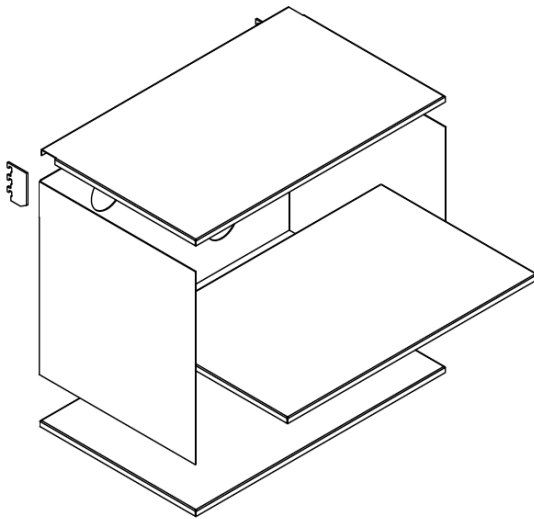

SPECIFICATIONS

NAME: BLK OPEN CABINET

MODEL: BLK-1006

MATERIAL DESCRIPTION:

- 16ga Cold-Rolled Steel Cubby Box w/ PC Finish
- 11ga Cold-Rolled Steel Support w/ PC Finish
- Dimensions: 24"Wide x 16" Tall x 15" Deep

WARRANTY:

- One Year Limited Warranty, Which Starts At The Point of Delivery

PRODUCT DIMENSIONS:

Front View:

Side View:

Top View: