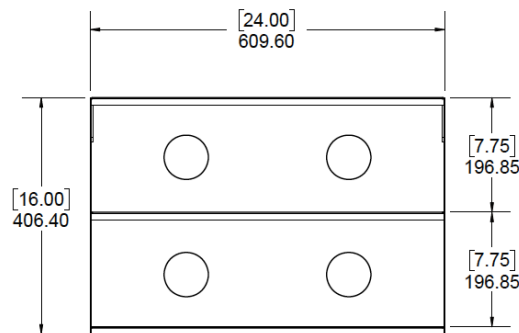

SPECIFICATIONS

NAME: BLK OPEN CABINET

MODEL: BLK-1006

MATERIAL DESCRIPTION:

- 16ga Cold-Rolled Steel Cubby Box w/ PC Finish
- 11ga Cold-Rolled Steel Support w/ PC Finish
- Dimensions: 24"Wide x 16" Tall x 15" Deep

WARRANTY:

- One Year Limited Warranty, Which Starts At The Point of Delivery

PRODUCT DIMENSIONS:

Front View:

Side View:

Top View: