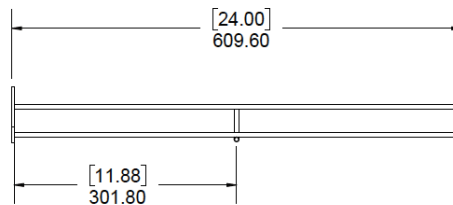

**SPECIFICATIONS**

**NAME:** BLK WIRE SHOE SHELF

**MODEL:** BLK-1008

**MATERIAL DESCRIPTION:**

- 11ga Cold-Rolled Steel Support w/ PC Finish
- 6mm Cold-Rolled Steel Rods w/ PC Finish
- Dimensions: 24" Wide x 14" Deep (Custom Sizes Available)

**WARRANTY:**

- One Year Limited Warranty, Which Starts At The Point of Delivery

**PRODUCT DIMENSIONS:**

**Front View:**

**Side View:**

**Top View:**