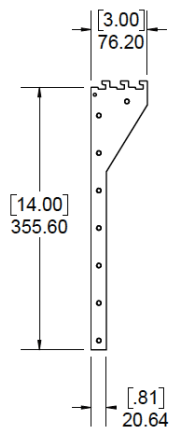

**SPECIFICATIONS**

**NAME:** BLK WIRE SHOE SHELF

**MODEL:** BLK-1008

**MATERIAL DESCRIPTION:**

- 11ga Cold-Rolled Steel Support w/ PC Finish
- 6mm Cold-Rolled Steel Rods w/ PC Finish
- Dimensions: 24" Wide x 14" Deep (Custom Sizes Available)

**WARRANTY:**

- One Year Limited Warranty, Which Starts At The Point of Delivery

**PRODUCT DIMENSIONS:**

**Front View:**

**Side View:**

**Top View:**