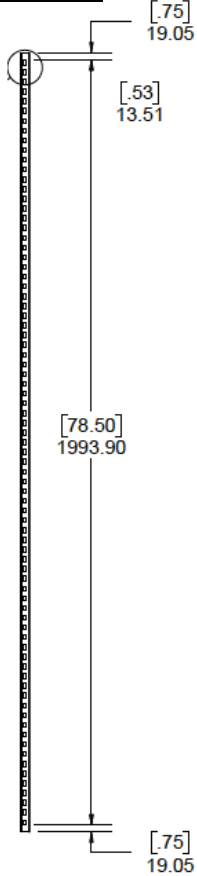

**SPECIFICATIONS**

**NAME:** BLK WALL UPRIGHT (SET)  
**MODEL:** BLK-1004

**MATERIAL DESCRIPTION:**

- 11ga Cold-Rolled Steel Wall Mount w/ PC Finish
- 11ga Cold-Rolled Steel Standards w/ PC Finish
- Dimensions: Standard 80" Tall Standards
- Custom Sizes Available

**WARRANTY:**

- One Year Limited Warranty, Which Starts At The Point of Delivery

**PRODUCT DIMENTIONS:**

**Front View:**

**Front View:**

**Side View:**

**Top View:**

**corporate h.q.**  
921 aurora ave. n.  
seattle  
washington  
usa 98109