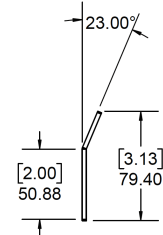

**SPECIFICATIONS**

**NAME:** BLK WALL UPRIGHT (SET)  
**MODEL:** BLK-1004

**MATERIAL DESCRIPTION:**

- 11ga Cold-Rolled Steel Wall Mount w/ PC Finish
- 11ga Cold-Rolled Steel Standards w/ PC Finish
- Dimensions: Standard 80" Tall Standards
- Custom Sizes Available

**WARRANTY:**

- One Year Limited Warranty, Which Starts At The Point of Delivery

**PRODUCT DIMENTIONS:**

**Front View:**

**Front View:**

**Side View:**

**Top View:**

**corporate h.q.**  
921 aurora ave. n.  
seattle  
washington  
usa 98109