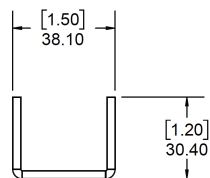

**SPECIFICATIONS**

**NAME:** BLK WALL UPRIGHT (SET)  
**MODEL:** BLK-1004

**MATERIAL DESCRIPTION:**

- 11ga Cold-Rolled Steel Wall Mount w/ PC Finish
- 11ga Cold-Rolled Steel Standards w/ PC Finish
- Dimensions: Standard 80" Tall Standards
- Custom Sizes Available

**WARRANTY:**

- One Year Limited Warranty, Which Starts At The Point of Delivery

**PRODUCT DIMENTIONS:**

**Front View:**

**Front View:**

**Side View:**

**Top View:**

**corporate h.q.**  
921 aurora ave. n.  
seattle  
washington  
usa 98109