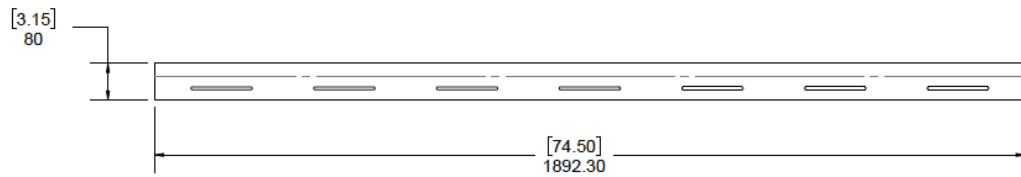

Front View: