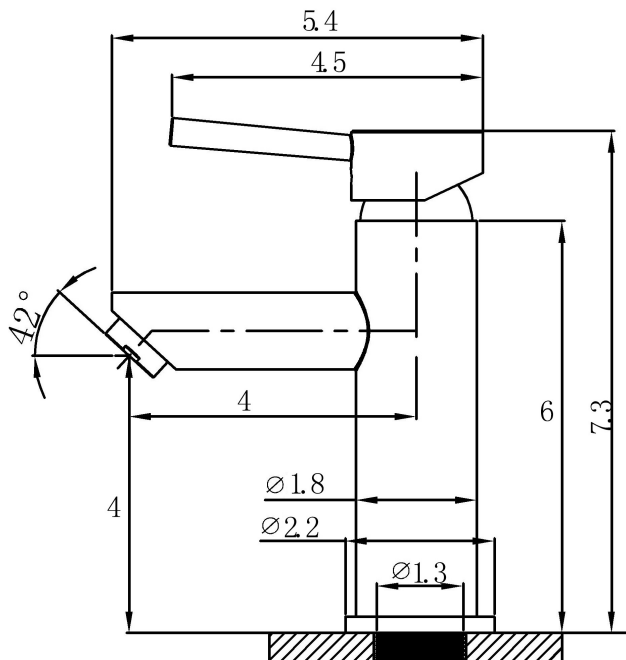

**SPECIFICATIONS**

**NAME:** COLUMBIA FAUCET

**MODEL:** VA-2014

**DESCRIPTION:**

- Brass Construction
- Finishes Available: Matte Black
- Flexible Hot/Cold Water Lines w/ 3/8" compression fittings.
- Faucet Weight: 2.1 Lbs

**FEATURES:**

- Single Lever Operating Handle
- 90° Arc For Temperature Control
- Max. Operating Temperature: 140° F (60° C)

**FLOW RATE:**

- 1.5 gpm Max Flow Rate. Faucet Flow Rate Is Adjustable To Meet Project Flow Regulations.

**STANDARDS:**

- CUPC Certified
- EC Certified

**WARRANTY:**

- One Year Limited Warranty, Which Starts At The Point of Delivery

**PRODUCT DIMENSIONS:**

**NOTE:** Faucet Is Designed To Be Installed Through A 1" Hole (1-1/2" Max. Diameter)