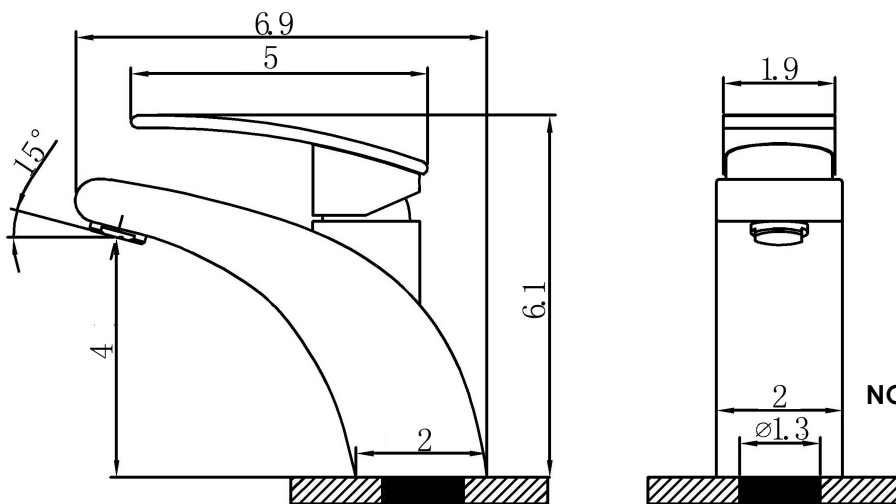

SPECIFICATIONS

NAME: WHEELER FAUCET

MODEL: VA-2003

DESCRIPTION:

- Brass Construction
- Finishes Available: Chrome
- Flexible Hot/Cold Water Lines w/ 3/8" compression fittings.
- Faucet Weight: 3.2 Lbs

FEATURES:

- Single Lever Operating Handle
- 100° Arc For Temperature Control
- Max. Operating Temperature: 140° F (60° C)

FLOW RATE:

- 1.5 gpm Max Flow Rate. Faucet Flow Rate Is Adjustable To Meet Project Flow Regulations.

STANDARDS:

- CUPC Certified
- EC Certified

WARRANTY:

- One Year Limited Warranty, Which Starts At The Point of Delivery

PRODUCT DIMENSIONS:

NOTE: Faucet Is Designed To Be Installed Through A 1" Hole (1-1/2" Max. Diameter)